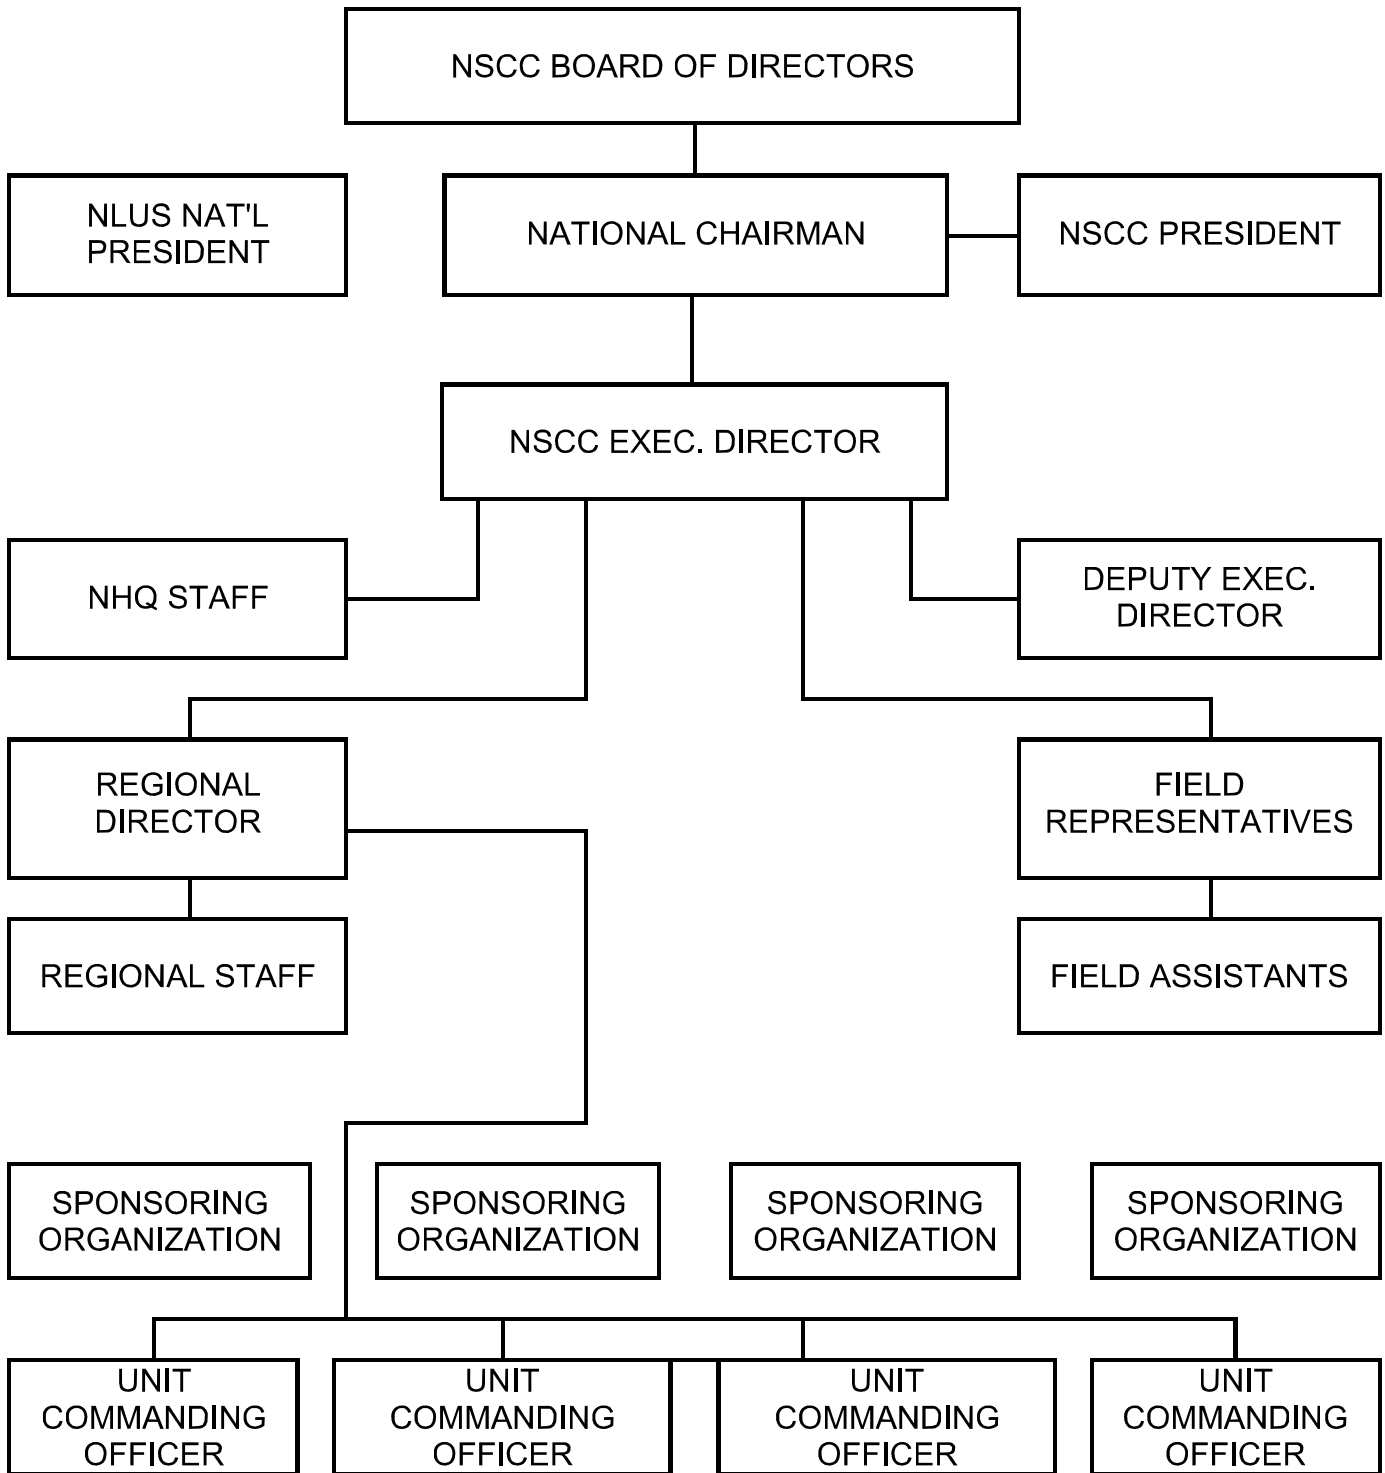

U.S. NAVAL SEA CADET CORPS ORGANIZATIONAL CHART

National Headquarters Organizational Chart

U.S. NAVAL
SEA CADET CORPS

REGIONAL ALIGNMENT MAP

REG - STATES

- 1 - CT, MA, NH, RI, VT
- 2 - NY, CT
- 3 - DE, NJ, OH, PA
- 4 - KY, MD, TN, VA, WV
- 5 - AL, FL, GA, NC, SC
- 6 - IA, KS, MN, NE
- 7 - AR, LA, MS, OK, TX
- 8 - IL, IN, MI, MN, SD, WI
- 9 - PR
- 10 - AZ, CA, NV
- 11 - CA, NV
- 12 - AZ, CA, NV
- 13 - AK, ID, MT, OR, WA
- 14 - GU, HI
- 15 - CO, NM, UT, WY

ORGANIZATIONAL CHART U.S. NAVAL SEA CADET CORPS

Fig. I-1-3