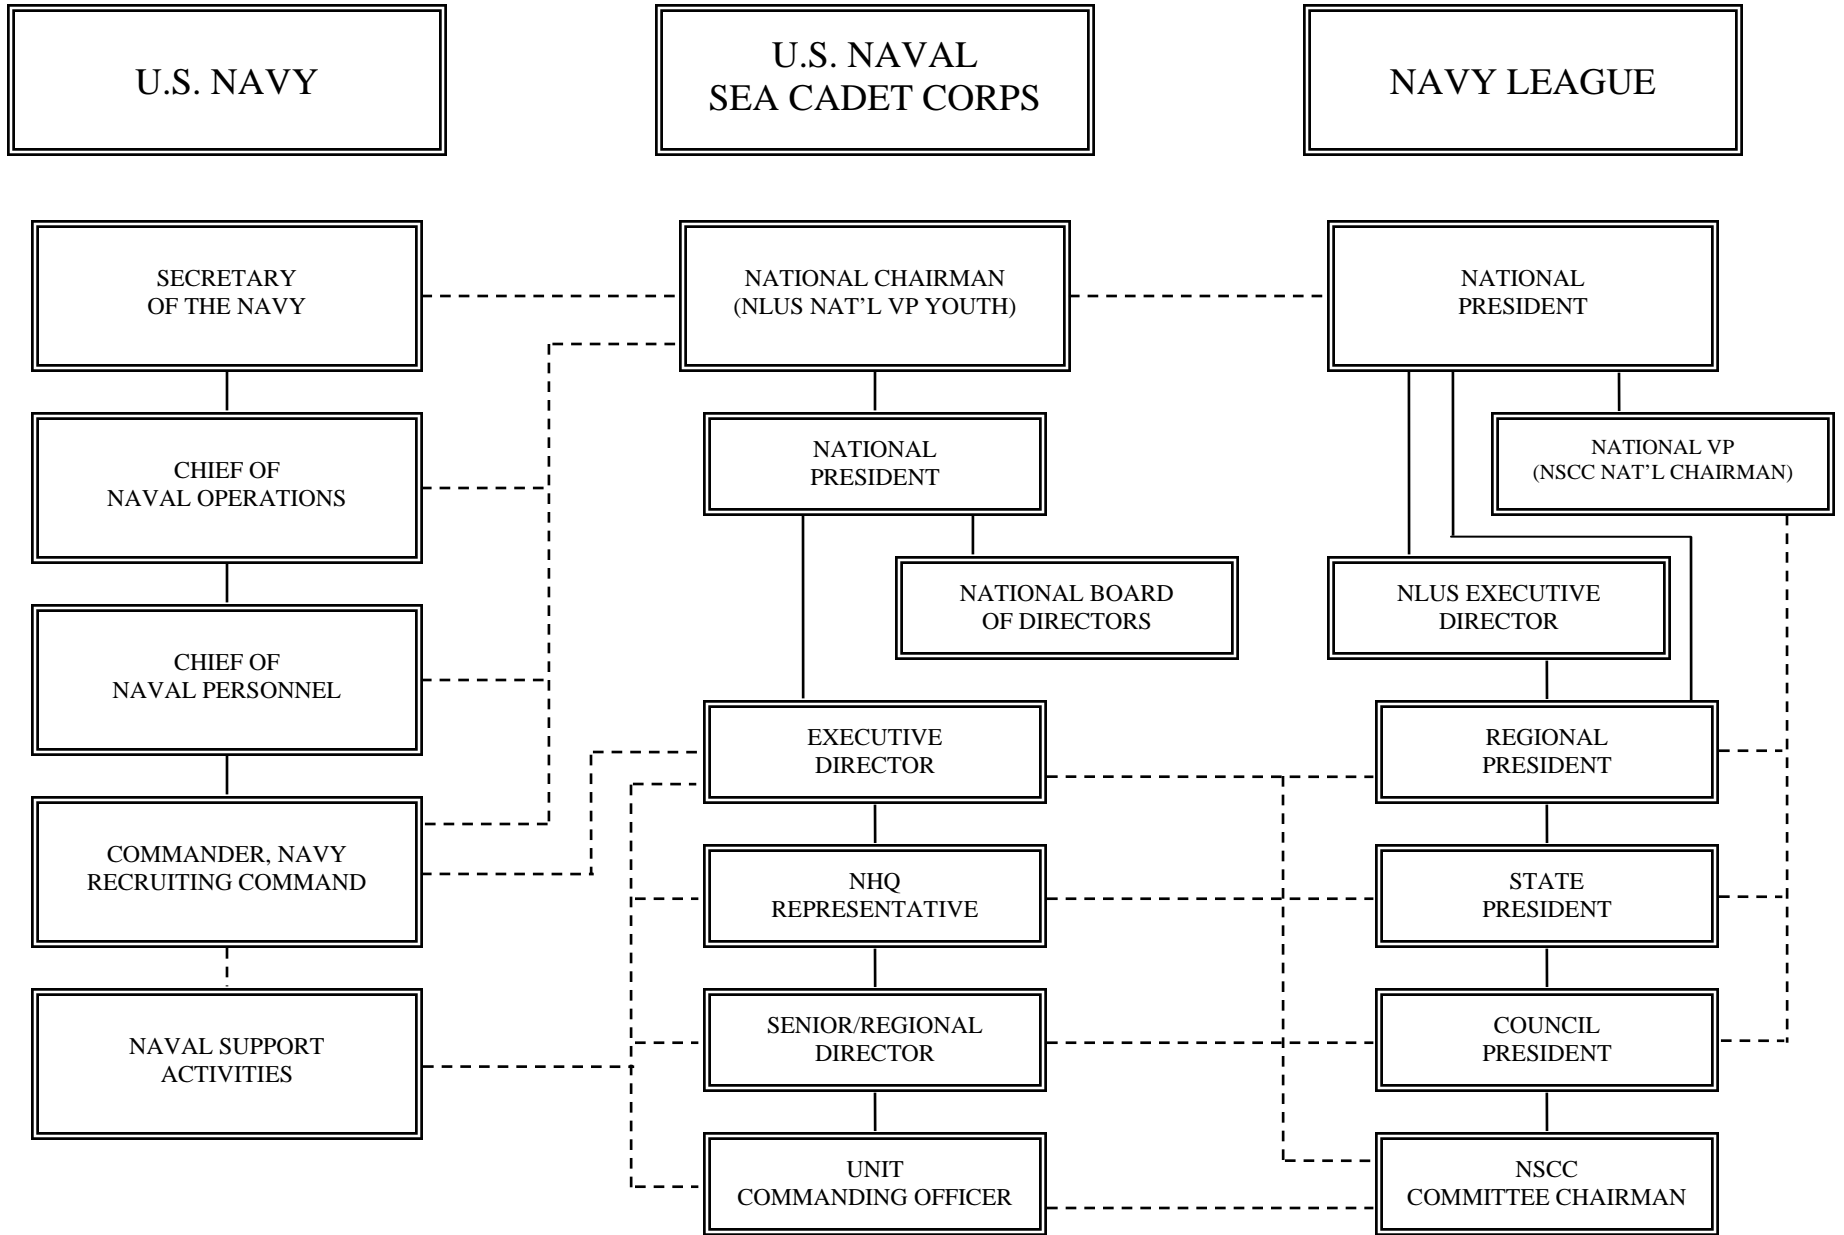

U.S. NAVAL SEA CADET CORPS ORGANIZATIONAL CHART

National Headquarters Organizational Chart

U.S. NAVAL
SEA CADET CORPS

REGIONAL ALIGNMENT MAP

REG - STATES

- 1 - CT, MA, NH, RI, VT
- 2 - NY, CT
- 3 - DE, NJ, OH, PA
- 4 - KY, MD, TN, VA, WV
- 5 - AL, FL, GA, NC, SC
- 6 - IA, KS, MN, NE
- 7 - AR, LA, MS, OK, TX
- 8 - IL, IN, MI, MN, SD, WI
- 9 - PR
- 10 - AZ, CA, NV
- 11 - CA, NV
- 12 - AZ, CA, NV
- 13 - AK, ID, MT, OR, WA
- 14 - GU, HI
- 15 - CO, NM, UT, WY

ORGANIZATIONAL CHART U.S. NAVAL SEA CADET CORPS

Fig. I-1-3