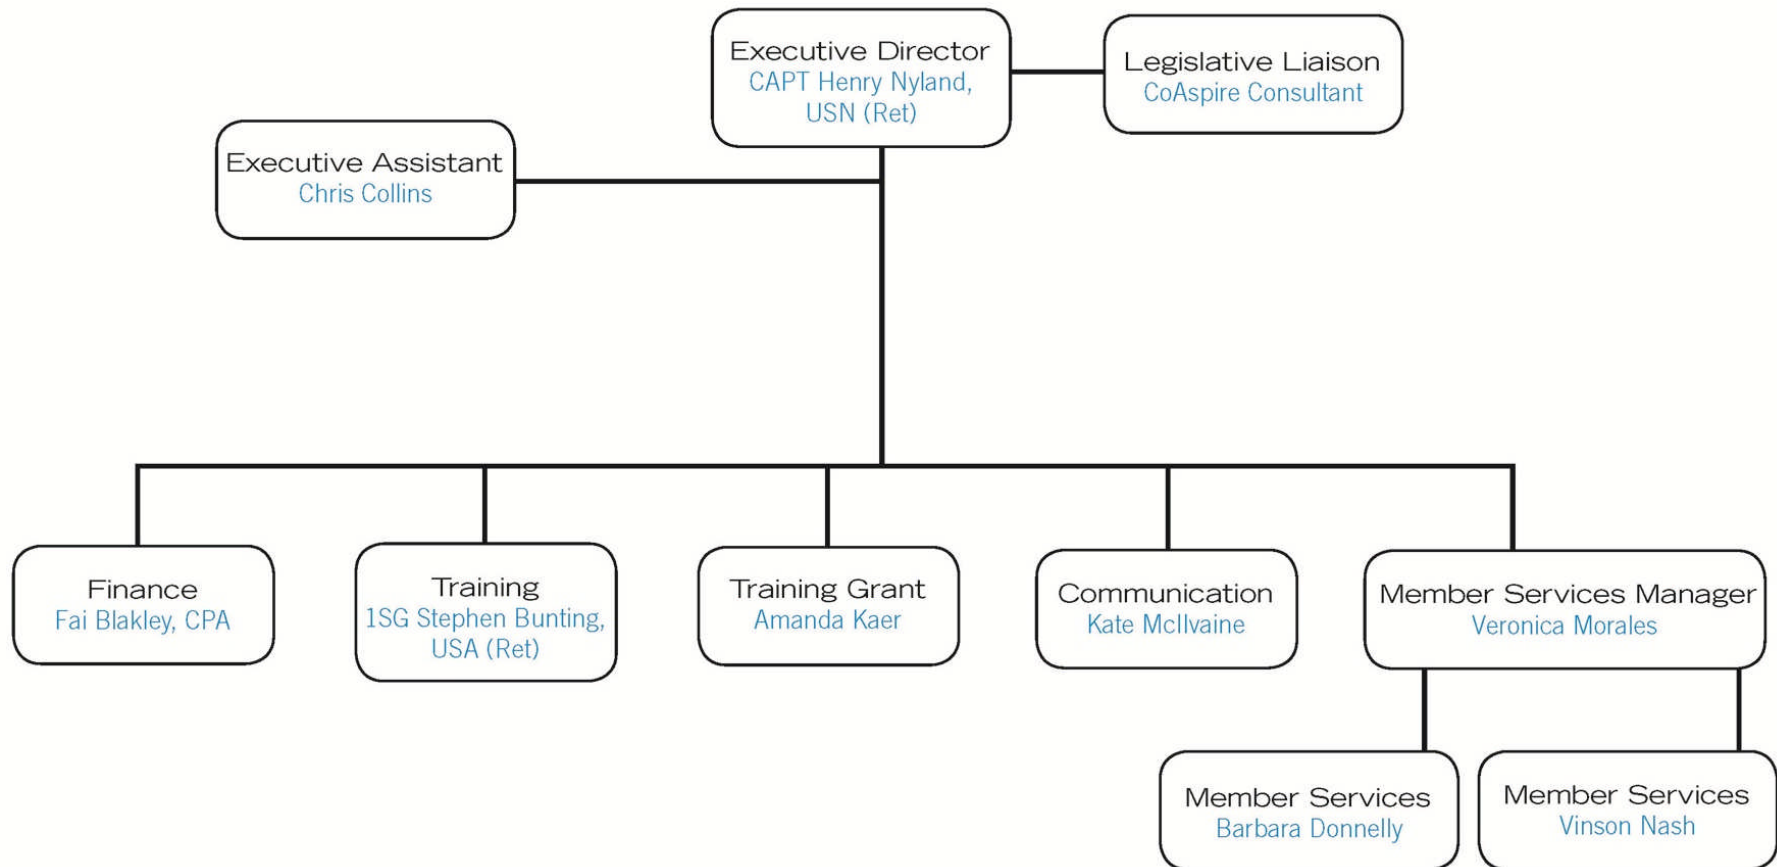

U.S. NAVAL SEA CADET CORPS ORGANIZATIONAL CHART

National Headquarters Organizational Chart

U.S. NAVAL
SEA CADET CORPS

REGIONAL ALIGNMENT MAP

REG - STATES

- 1 - CT, MA, NH, RI, VT
- 2 - NY, CT
- 3 - DE, NJ, OH, PA
- 4 - KY, MD, TN, VA, WV
- 5 - AL, FL, GA, NC, SC
- 6 - IA, KS, MN, NE
- 7 - AR, LA, MS, OK, TX
- 8 - IL, IN, MI, MN, SD, WI
- 9 - PR
- 10 - AZ, CA, NV
- 11 - CA, NV
- 12 - AZ, CA, NV
- 13 - AK, ID, MT, OR, WA
- 14 - GU, HI
- 15 - CO, NM, UT, WY

ORGANIZATIONAL CHART U.S. NAVAL SEA CADET CORPS

Fig. I-1-3